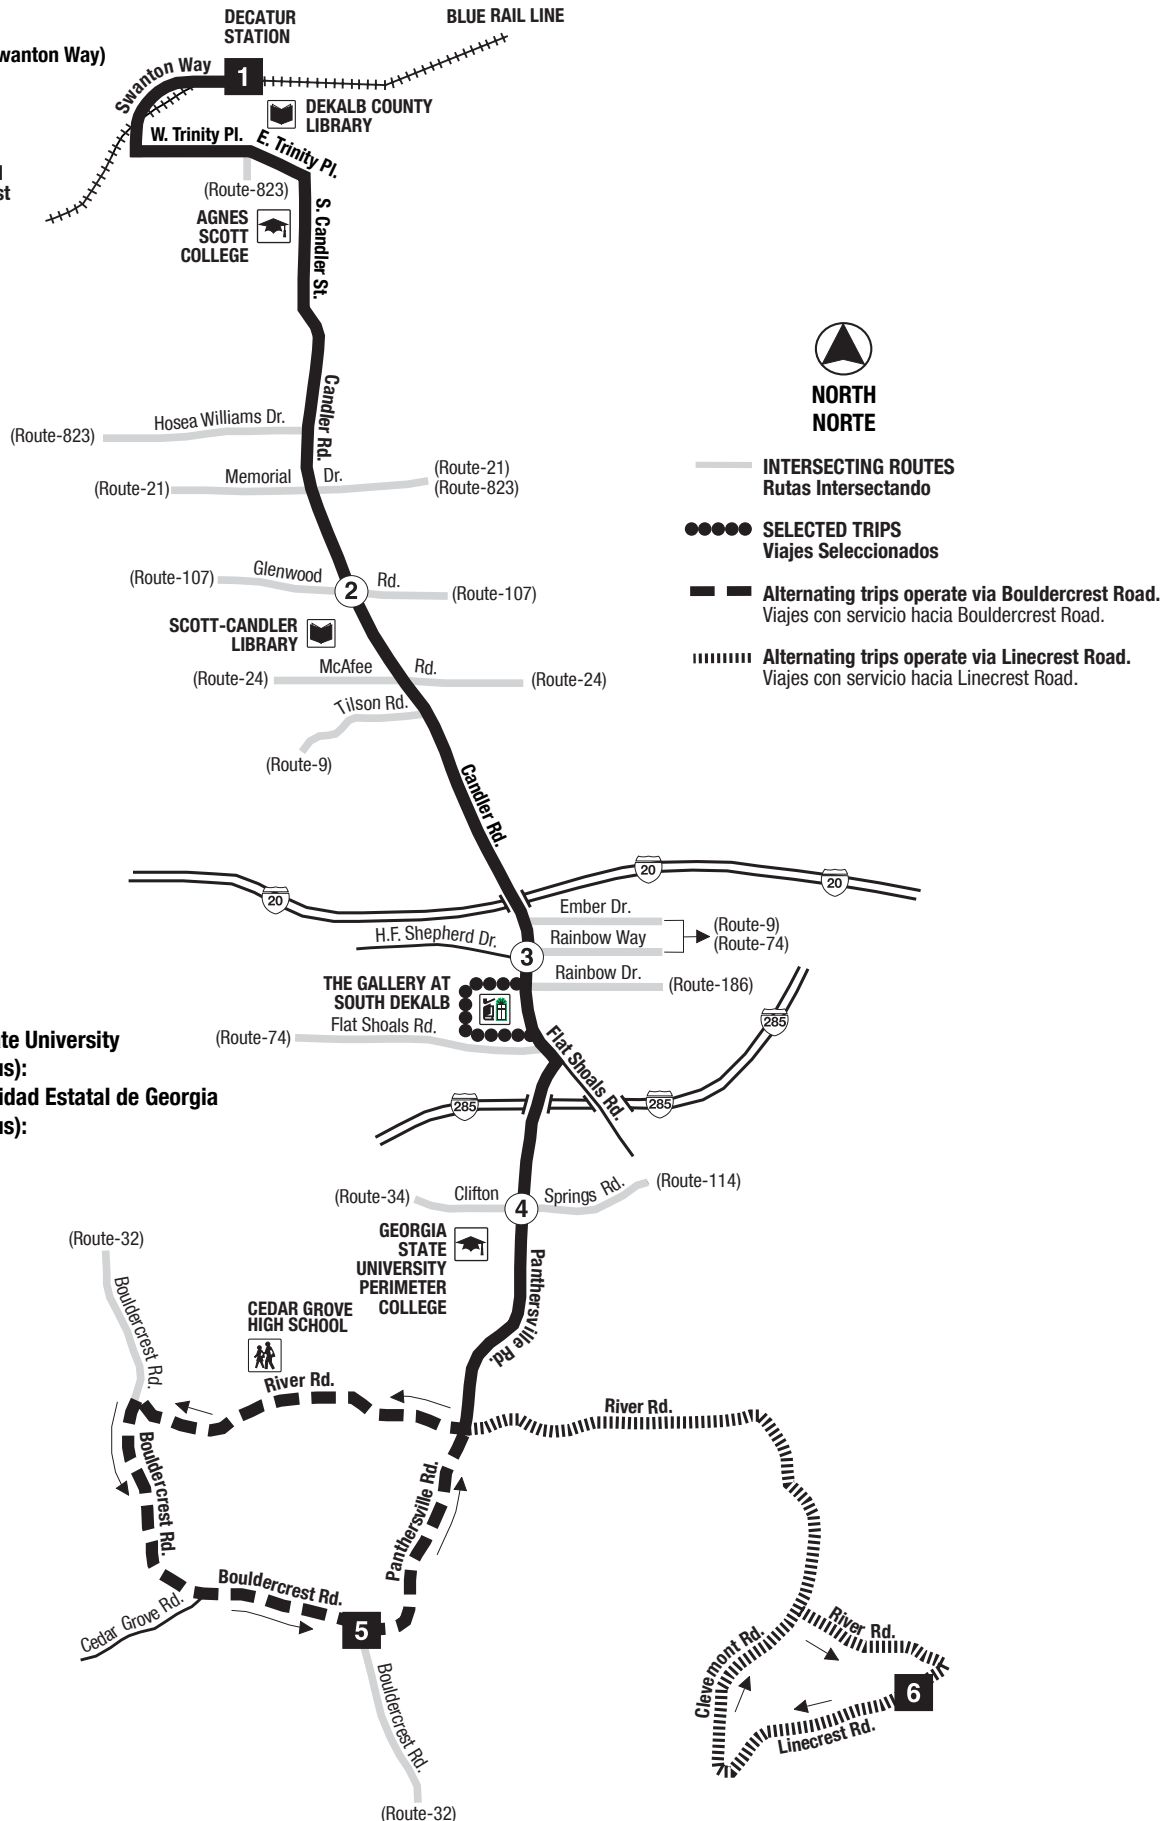

**Routes intersecting at Decatur Station:**  
**Rutas intersectando en la Estación Decatur:**

- 15-Candler Road
- 19-Clairmont Road/West Howard Avenue
- 36-North Decatur Road/Virginia Highland (Swanton Way)
- 123-Church Street
- 823-Belvedere

**PLEASE NOTE:**  
 Route 36-North Decatur Road/Virginia Highland will board/alight at the designated bus area just outside the bus loop along Swanton Way.

**Routes intersecting at Georgia State University Perimeter College (Decatur Campus):**  
**Rutas que se cruzan en la Universidad Estatal de Georgia Perimeter College (Decatur Campus):**

- 15-Candler Road
- 34-Gresham Road
- 114-Columbia Drive