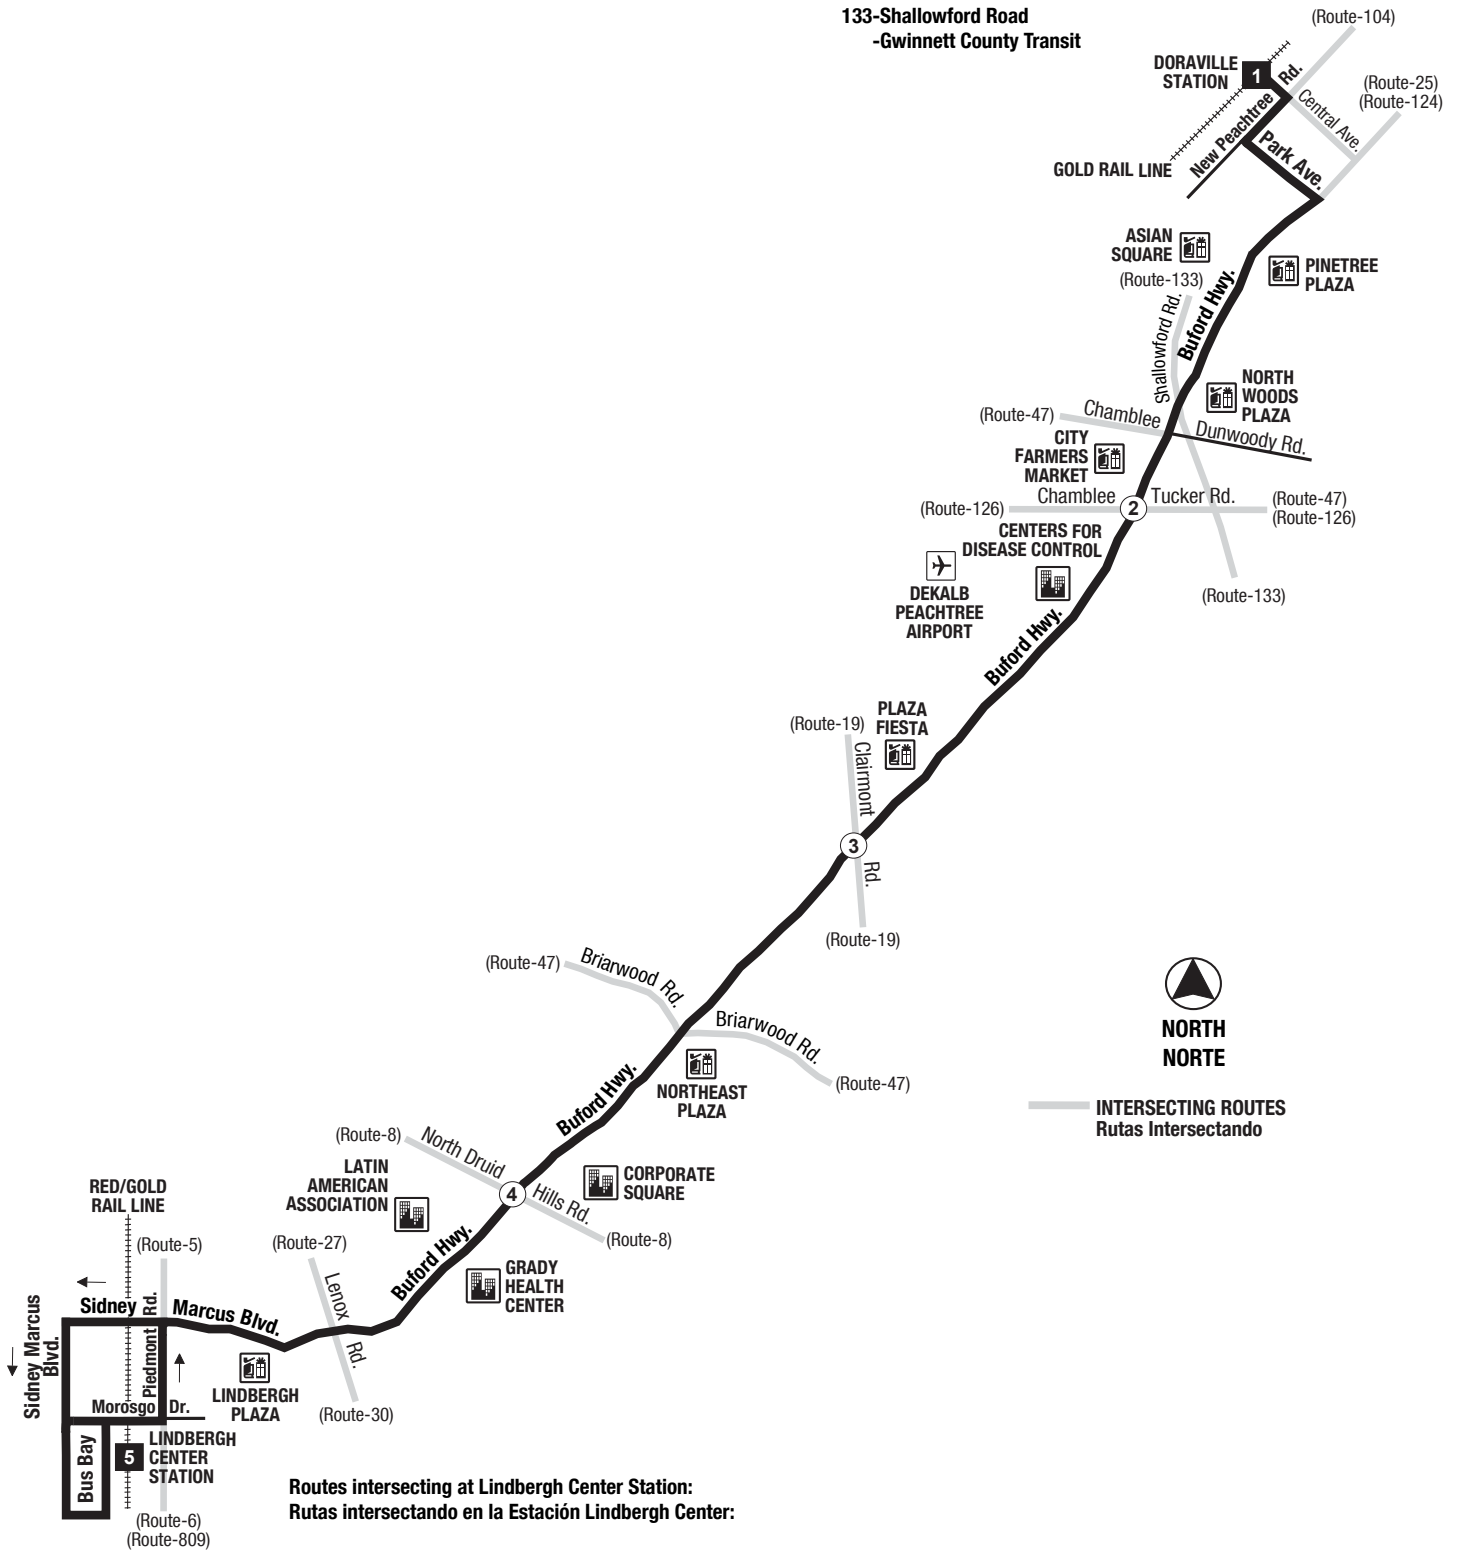

Routes intersecting at Doraville Station:
Rutas intersectando en la Estación Doraville:

- 25-Peachtree Boulevard
- 39-Buford Highway
- 104-Winters Chapel Road
- 124-Pleasantdale Road
- 133-Shallowford Road
- Gwinnett County Transit

Routes intersecting at Lindbergh Center Station:
Rutas intersectando en la Estación Lindbergh Center:

- 5-Piedmont Road/Sandy Springs
- 6-Clifton Road/Emory (South Bus Bay)
- 30-Lavista Road
- 39-Buford Highway
- 809-Monroe Drive/Boulevard (South Bus Bay)
- Xpress (South Bus Bay)